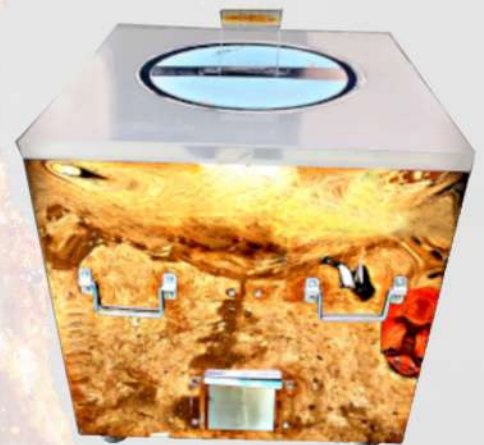

BRASS BARREL TANDOOR

We also provide these as per the client's specification at very competitive price

BRASS ROUND TANDOOR

Width	:	24"/ 36"
Height With Wheel	:	36"/ 36"
Mouth	:	13"/ 13"
Weight	:	100 Kg

STAINLESS STEEL TOP BRASS SQUARE TANDOOR

Width	:	30"/ 32" / 36"
Height With Wheel	:	34' / 34" / 36"
Mouth	:	14"/ 15" / 16"
Weight	:	250 Kg Approx

STAINLESS STEEL TOP BRASS SQUARE TANDOOR

Width	:	30"/ 32" / 36"
Height With Wheel	:	36"/ 36" / 36"
Mouth	:	14"/ 15" / 16"
Weight	:	220 Kg