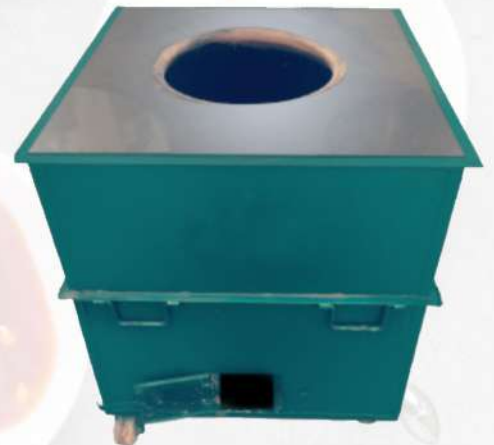

MILD STEEL SQUARE TANDOOR

Width : 30"/ 32" / 36"
Height With Wheel : 36"/ 36" / 36"
Mouth : 14"/ 15" / 16"
Weight : 200 Kg